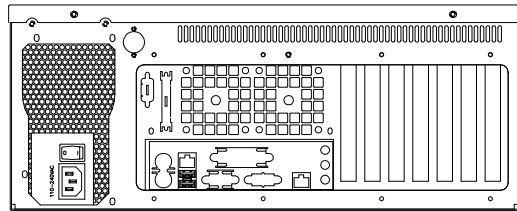

Rear View ATX Redundant

Rear View ATX PS/2

Top View

Right-Side View

Front View - Doors Open

Front View - Doors Closed

 8295 Aero Plaza San Diego, CA 92123 (858) 571-4330 www.chassisplans.com	THE INFORMATION CONTAINED IN THIS DOCUMENT IS THE SOLE PROPERTY OF CHASSIS PLANS, LLC. IS COPYRIGHTED, AND IS SUBJECT TO WRITTEN CONFIDENTIALITY AND NON-DISCLOSURE AGREEMENTS. THIS INFORMATION INCLUDING MODIFICATION OF THIS DOCUMENT IS CONFIDENTIAL AND PROPRIETARY TO CHASSIS PLANS, LLC. THIS DRAWING MAY NOT BE DISCLOSED TO THIRD PARTIES INCLUDING VENDORS OR OTHER SUPPLIERS WITHOUT EXPRESS WRITTEN PERMISSION OF CHASSIS PLANS, LLC. REPRODUCTION IN ANY FORM OR MEANS, MECHANICAL, INCLUDING PHOTOCOPIING OR BY ANY INFORMATION STORAGE AND RETRIEVAL SYSTEM WITHOUT THE EXPRESS WRITTEN PERMISSION OF CHASSIS PLANS, LLC. IS A VIOLATION OF STATE AND FEDERAL STATUTES AND WILL SUBJECT THE VIOLATOR TO MONETARY DAMAGES. © CHASSIS PLANS, LLC. 2005	MATERIAL	TITLE
	UNLESS OTHERWISE SPECIFIED DIMENSIONS ARE IN INCHES. TOLERANCES ARE: DECIMALS .X ± .1 ANGLES SCALE: NONE .XX ± .03 ± 0°30' .XXX ± .010	FINISH	1B-40AE07 RUGGED ENTERPRISE SYSTEM CUSTOMER DRAWING
		FILE: 1B-40AE07_CUSTOMER_DRAWING DATE: 9/26/07	SHEET 1 OF 1 LAST EDIT DATE: 9/26/07