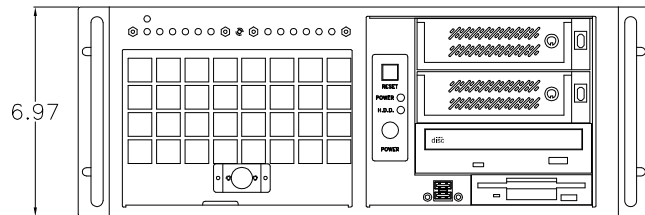

Rear View ATX Redundant

Rear View ATX PS/2

Top View

Right-Side View

Front View - Doors Open

Front View - Doors Closed

 8295 Aero Plaza San Diego, CA 92123 (858) 571-4330 www.chassisplans.com	THE INFORMATION CONTAINED IN THIS DOCUMENT IS THE SOLE PROPERTY OF CHASSIS PLANS, LLC. IS COPYRIGHTED, AND IS SUBJECT TO WRITTEN CONFIDENTIALITY AND NON-DISCLOSURE AGREEMENTS. THIS INFORMATION INCLUDING MODIFICATION OF THIS DOCUMENT IS CONFIDENTIAL AND PROPRIETARY TO CHASSIS PLANS, LLC. THIS DRAWING MAY NOT BE DISCLOSED TO THIRD PARTIES INCLUDING VENDORS OR OTHER SUPPLIERS WITHOUT EXPRESS WRITTEN PERMISSION OF CHASSIS PLANS, LLC. REPRODUCTION IN ANY FORM OR MEANS, MECHANICAL, INCLUDING PHOTOCOPIING OR BY ANY INFORMATION STORAGE AND RETRIEVAL SYSTEM WITHOUT THE EXPRESS WRITTEN PERMISSION OF CHASSIS PLANS, LLC. IS A VIOLATION OF STATE AND FEDERAL STATUTES AND WILL SUBJECT THE VIOLATOR TO MONETARY DAMAGES. © CHASSIS PLANS, LLC. 2005	MATERIAL	TITLE
	UNLESS OTHERWISE SPECIFIED DIMENSIONS ARE IN INCHES. TOLERANCES ARE: DECIMALS .X ± .1 ANGLES SCALE: NONE .XX ± .03 ± 0°30' .XXX ± .010	FINISH	1B-40AE07 RUGGED ENTERPRISE SYSTEM CUSTOMER DRAWING
		FILE: 1B-40AE07_CUSTOMER_DRAWING DATE: 9/26/07	SHEET 1 OF 1 LAST EDIT DATE: 9/26/07