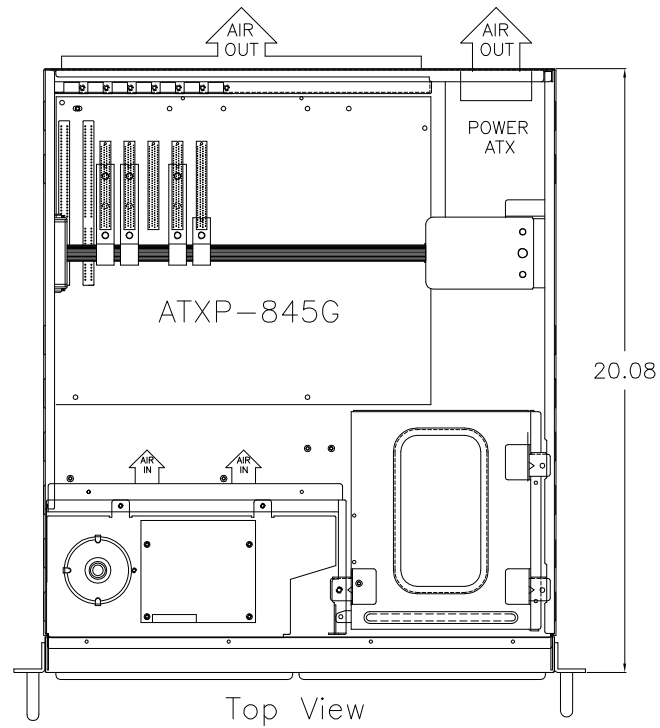

Rear View ATX Redundant

Rear View ATX PS/2

Top View

Right-Side View

Front View - Doors Open

Front View - Doors Closed

 8295 Aero Plaza San Diego, CA 92123 (858) 571-4330 www.chassisplans.com	THE INFORMATION CONTAINED IN THIS DOCUMENT IS THE SOLE PROPERTY OF CHASSIS PLANS, LLC. IS COPYRIGHTED, AND IS SUBJECT TO WRITTEN CONFIDENTIALITY AND NON-DISCLOSURE AGREEMENTS. THIS INFORMATION INCLUDING MODIFICATION OF THIS DOCUMENT IS CONFIDENTIAL AND PROPRIETARY TO CHASSIS PLANS, LLC. THIS DRAWING MAY NOT BE DISCLOSED TO THIRD PARTIES INCLUDING VENDORS OR OTHER SUPPLIERS WITHOUT EXPRESS WRITTEN PERMISSION OF CHASSIS PLANS, LLC. REPRODUCTION IN ANY FORM OR MEANS, MECHANICAL, INCLUDING PHOTOCOPIING OR BY ANY INFORMATION STORAGE AND RETRIEVAL SYSTEM WITHOUT THE EXPRESS WRITTEN PERMISSION OF CHASSIS PLANS, LLC. IS A VIOLATION OF STATE AND FEDERAL STATUTES AND WILL SUBJECT THE VIOLATOR TO MONETARY DAMAGES. © CHASSIS PLANS, LLC. 2005	MATERIAL	TITLE
	UNLESS OTHERWISE SPECIFIED DIMENSIONS ARE IN INCHES. TOLERANCES ARE: DECIMALS .X ± .1 ANGLES SCALE: NONE .XX ± .03 ± 0°30' .XXX ± .010	FINISH	1B-40AE07 RUGGED ENTERPRISE SYSTEM CUSTOMER DRAWING
		FILE: 1B-40AE07_CUSTOMER_DRAWING DATE: 9/26/07	SHEET 1 OF 1 LAST EDIT DATE: 9/26/07