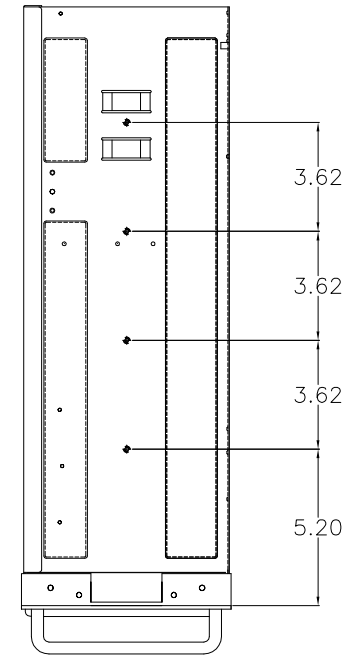

Rear View ATX Redundant

Rear View ATX PS/2

Top View

Right-Side View

Front View - Doors Open

Front View - Doors Closed

 8295 Aero Plaza San Diego, CA 92123 (858) 571-4330 www.chassisplans.com	THE INFORMATION CONTAINED IN THIS DOCUMENT IS THE SOLE PROPERTY OF CHASSIS PLANS, LLC. IS COPYRIGHTED, AND IS SUBJECT TO WRITTEN CONFIDENTIALITY AND NON-DISCLOSURE AGREEMENTS. THIS INFORMATION INCLUDING MODIFICATION OF THIS DOCUMENT IS CONFIDENTIAL AND PROPRIETARY TO CHASSIS PLANS, LLC. THIS DRAWING MAY NOT BE DISCLOSED TO THIRD PARTIES INCLUDING VENDORS OR OTHER SUPPLIERS WITHOUT EXPRESS WRITTEN PERMISSION OF CHASSIS PLANS, LLC. REPRODUCTION IN ANY FORM OR MEANS, MECHANICAL, INCLUDING PHOTOCOPIING OR BY ANY INFORMATION STORAGE AND RETRIEVAL SYSTEM WITHOUT THE EXPRESS WRITTEN PERMISSION OF CHASSIS PLANS, LLC. IS A VIOLATION OF STATE AND FEDERAL STATUTES AND WILL SUBJECT THE VIOLATOR TO MONETARY DAMAGES. © CHASSIS PLANS, LLC. 2005	MATERIAL	TITLE
	UNLESS OTHERWISE SPECIFIED DIMENSIONS ARE IN INCHES. TOLERANCES ARE: DECIMALS .X ± .1 ANGLES SCALE: NONE .XX ± .03 ± 0°30' .XXX ± .010	FINISH	1B-40AE07 RUGGED ENTERPRISE SYSTEM CUSTOMER DRAWING
		FILE: 1B-40AE07_CUSTOMER_DRAWING DATE: 9/26/07	SHEET 1 OF 1 LAST EDIT DATE: 9/26/07