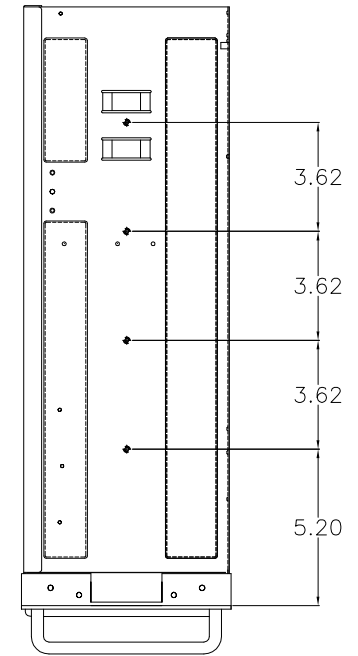

Rear View ATX Redundant

Rear View ATX PS/2

Top View

Right-Side View

Front View - Doors Open

Front View - Doors Closed

 8295 Aero Plaza San Diego, CA 92123 (858) 571-4330 www.chassisplans.com	THE INFORMATION CONTAINED IN THIS DOCUMENT IS THE SOLE PROPERTY OF CHASSIS PLANS, LLC. IS COPYRIGHTED, AND IS SUBJECT TO WRITTEN CONFIDENTIALITY AND NON-DISCLOSURE AGREEMENTS. THIS INFORMATION INCLUDING MODIFICATION OF THIS DOCUMENT IS CONFIDENTIAL AND PROPRIETARY TO CHASSIS PLANS, LLC. THIS DRAWING MAY NOT BE DISCLOSED TO THIRD PARTIES INCLUDING VENDORS OR OTHER SUPPLIERS WITHOUT EXPRESS WRITTEN PERMISSION OF CHASSIS PLANS, LLC. REPRODUCTION IN ANY FORM OR MEANS, MECHANICAL, INCLUDING PHOTOCOPIING OR BY ANY INFORMATION STORAGE AND RETRIEVAL SYSTEM WITHOUT THE EXPRESS WRITTEN PERMISSION OF CHASSIS PLANS, LLC. IS A VIOLATION OF STATE AND FEDERAL STATUTES AND WILL SUBJECT THE VIOLATOR TO MONETARY DAMAGES. © CHASSIS PLANS, LLC. 2005	MATERIAL	TITLE
	FINISH UNLESS OTHERWISE SPECIFIED DIMENSIONS ARE IN INCHES. TOLERANCES ARE: DECIMALS .X ± .1 ANGLES SCALE: NONE .XX ± .03 ± 0°30' .XXX ± .010	1B-40AE14 RUGGED ENTERPRISE SYSTEM CUSTOMER DRAWING	PART NUMBER 1B-40AE14_CUSTOMER_DRAWING
			SHEET 1 OF 1 LAST EDIT DATE: 9/26/07