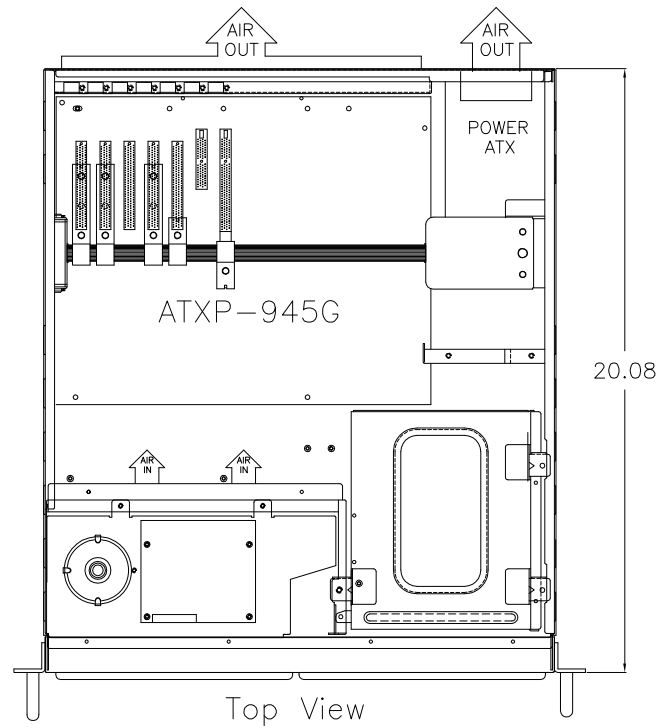

Rear View ATX Redundant

Rear View ATX PS/2

Top View

Right-Side View

Front View - Doors Open

Front View - Doors Closed

 8295 Aero Plaza San Diego, CA 92123 (858) 571-4330 www.chassisplans.com	THE INFORMATION CONTAINED IN THIS DOCUMENT IS THE SOLE PROPERTY OF CHASSIS PLANS, LLC. IS COPYRIGHTED, AND IS SUBJECT TO WRITTEN CONFIDENTIALITY AND NON-DISCLOSURE AGREEMENTS. THIS INFORMATION INCLUDING MODIFICATION OF THIS DOCUMENT IS CONFIDENTIAL AND PROPRIETARY TO CHASSIS PLANS, LLC. THIS DRAWING MAY NOT BE DISCLOSED TO THIRD PARTIES INCLUDING VENDORS OR OTHER SUPPLIERS WITHOUT EXPRESS WRITTEN PERMISSION OF CHASSIS PLANS, LLC. REPRODUCTION IN ANY FORM OR MEANS, MECHANICAL, INCLUDING PHOTOCOPIING OR BY ANY INFORMATION STORAGE AND RETRIEVAL SYSTEM WITHOUT THE EXPRESS WRITTEN PERMISSION OF CHASSIS PLANS, LLC. IS A VIOLATION OF STATE AND FEDERAL STATUTES AND WILL SUBJECT THE VIOLATOR TO MONETARY DAMAGES. © CHASSIS PLANS, LLC. 2005	MATERIAL	TITLE
	FINISH UNLESS OTHERWISE SPECIFIED DIMENSIONS ARE IN INCHES. TOLERANCES ARE: DECIMALS .X ± .1 ANGLES SCALE: NONE .XX ± .03 ± 0°30' .XXX ± .010	1B-40AE14 RUGGED ENTERPRISE SYSTEM CUSTOMER DRAWING	PART NUMBER 1B-40AE14_CUSTOMER_DRAWING
			SHEET 1 OF 1 LAST EDIT DATE: 9/26/07