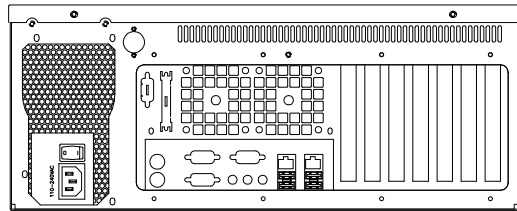

Rear View ATX Redundant

Rear View ATX PS/2

Top View

Right-Side View

Front View - Doors Open

Front View - Doors Closed

 8295 Aero Plaza San Diego, CA 92123 (858) 571-4330 www.chassisplans.com	THE INFORMATION CONTAINED IN THIS DOCUMENT IS THE SOLE PROPERTY OF CHASSIS PLANS, LLC. IS COPYRIGHTED, AND IS SUBJECT TO WRITTEN CONFIDENTIALITY AND NON-DISCLOSURE AGREEMENTS. THIS INFORMATION INCLUDING MODIFICATION OF THIS DOCUMENT IS CONFIDENTIAL AND PROPRIETARY TO CHASSIS PLANS, LLC. THIS DRAWING MAY NOT BE DISCLOSED TO THIRD PARTIES INCLUDING VENDORS OR OTHER SUPPLIERS WITHOUT EXPRESS WRITTEN PERMISSION OF CHASSIS PLANS, LLC. REPRODUCTION IN ANY FORM OR MEANS, MECHANICAL, INCLUDING PHOTOCOPIING OR BY ANY INFORMATION STORAGE AND RETRIEVAL SYSTEM WITHOUT THE EXPRESS WRITTEN PERMISSION OF CHASSIS PLANS, LLC. IS A VIOLATION OF STATE AND FEDERAL STATUTES AND WILL SUBJECT THE VIOLATOR TO MONETARY DAMAGES. © CHASSIS PLANS, LLC. 2005	MATERIAL	TITLE
	FINISH UNLESS OTHERWISE SPECIFIED DIMENSIONS ARE IN INCHES. TOLERANCES ARE: DECIMALS .X ± .1 ANGLES SCALE: NONE .XX ± .03 ± 0°30' .XXX ± .010	1B-40AE14 RUGGED ENTERPRISE SYSTEM CUSTOMER DRAWING	PART NUMBER 1B-40AE14_CUSTOMER_DRAWING
			SHEET 1 OF 1 LAST EDIT DATE: 9/26/07