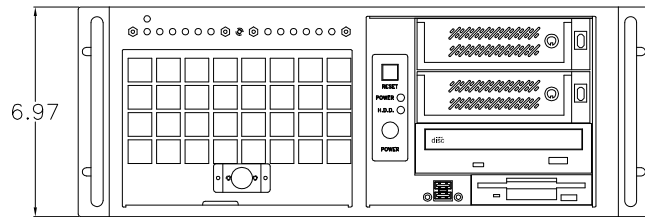

Rear View ATX Redundant

Rear View ATX PS/2

Top View

Right-Side View

Front View - Doors Open

Front View - Doors Closed

 8295 Aero Plaza San Diego, CA 92123 (858) 571-4330 www.chassisplans.com	THE INFORMATION CONTAINED IN THIS DOCUMENT IS THE SOLE PROPERTY OF CHASSIS PLANS, LLC. IS COPYRIGHTED, AND IS SUBJECT TO WRITTEN CONFIDENTIALITY AND NON-DISCLOSURE AGREEMENTS. THIS INFORMATION INCLUDING MODIFICATION OF THIS DOCUMENT IS CONFIDENTIAL AND PROPRIETARY TO CHASSIS PLANS, LLC. THIS DRAWING MAY NOT BE DISCLOSED TO THIRD PARTIES INCLUDING VENDORS OR OTHER SUPPLIERS WITHOUT EXPRESS WRITTEN PERMISSION OF CHASSIS PLANS, LLC. REPRODUCTION IN ANY FORM OR MEANS, MECHANICAL, INCLUDING PHOTOCOPIING OR BY ANY INFORMATION STORAGE AND RETRIEVAL SYSTEM WITHOUT THE EXPRESS WRITTEN PERMISSION OF CHASSIS PLANS, LLC. IS A VIOLATION OF STATE AND FEDERAL STATUTES AND WILL SUBJECT THE VIOLATOR TO MONETARY DAMAGES. © CHASSIS PLANS, LLC. 2005	MATERIAL	TITLE
	FINISH UNLESS OTHERWISE SPECIFIED DIMENSIONS ARE IN INCHES. TOLERANCES ARE: DECIMALS .X ± .1 ANGLES SCALE: NONE .XX ± .03 ± 0°30' .XXX ± .010	1B-40AE14 RUGGED ENTERPRISE SYSTEM CUSTOMER DRAWING	PART NUMBER 1B-40AE14_CUSTOMER_DRAWING
			SHEET 1 OF 1 LAST EDIT DATE: 9/26/07