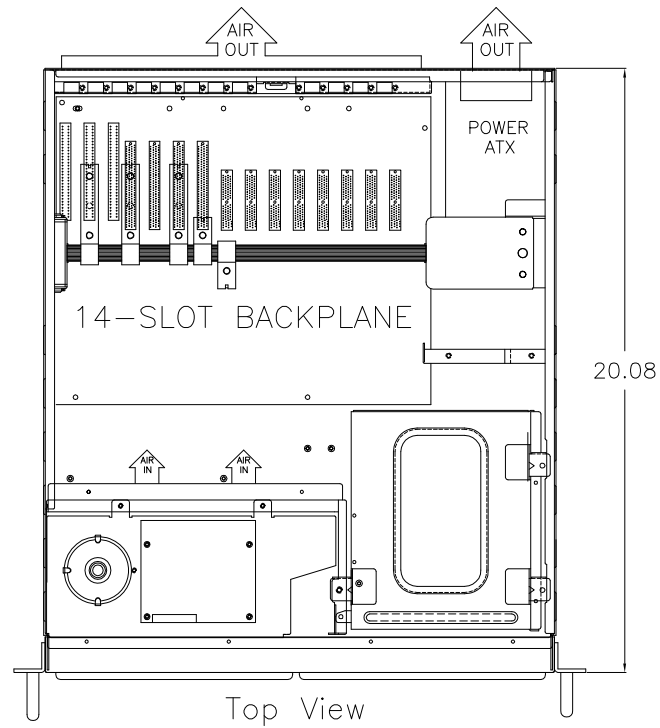

Rear View ATX Redundant

Rear View ATX PS/2

Top View

Right-Side View

Front View - Doors Open

Front View - Doors Closed

 <p>8295 Aero Plaza San Diego, CA 92123 (858) 571-4330 www.chassisplans.com</p>	<p>THE INFORMATION CONTAINED IN THIS DOCUMENT IS THE SOLE PROPERTY OF CHASSIS PLANS, LLC. IT IS COPYRIGHTED, AND IS SUBJECT TO WRITTEN CONFIDENTIALITY AND NON-DISCLOSURE AGREEMENTS. THIS INFORMATION INCLUDING MODIFICATION OF THIS DOCUMENT IS CONFIDENTIAL AND PROPRIETARY TO CHASSIS PLANS, LLC. THIS DRAWING MAY NOT BE DISCLOSED TO THIRD PARTIES INCLUDING VENDORS OR OTHER SUPPLIERS WITHOUT EXPRESS WRITTEN PERMISSION OF CHASSIS PLANS, LLC. REPRODUCTION IN ANY FORM OR MEANS, MECHANICAL, INCLUDING PHOTOCOPIING OR BY ANY INFORMATION STORAGE AND RETRIEVAL SYSTEM WITHOUT THE EXPRESS WRITTEN PERMISSION OF CHASSIS PLANS, LLC. IS A VIOLATION OF STATE AND FEDERAL STATUTES AND WILL SUBJECT THE VIOLATOR TO MONETARY DAMAGES. © CHASSIS PLANS, LLC. 2005</p>	MATERIAL	TITLE	
	<p>UNLESS OTHERWISE SPECIFIED DIMENSIONS ARE IN INCHES. TOLERANCES ARE: DECIMALS .X ± .1 ANGLES SCALE: NONE .XX ± .03 ± 0°30' .XXX ± .010</p>	FINISH	<p>C5000 SERIES CHASSIS 4U 14-SLOT BACKPLANE CUSTOMER DRAWING</p>	<p>PART NUMBER C5000 CUSTOMER DRAWING</p>
		<p>FILE: C5000 CUSTOMER DRAWING DATE: 2/1/05</p>	<p>LAST EDIT DATE: 4/15/07</p>	<p>SHEET 1 OF 1</p>