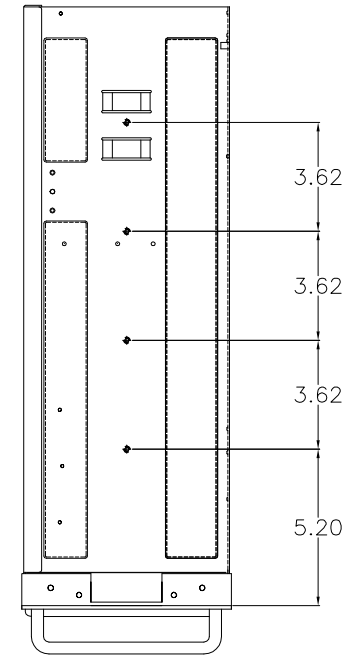

Rear View ATX Redundant

Rear View ATX PS/2

Top View

Right-Side View

Front View - Doors Open

Front View - Doors Closed

 <p>8295 Aero Plaza San Diego, CA 92123 (858) 571-4330 www.chassisplans.com</p>	<p>THE INFORMATION CONTAINED IN THIS DOCUMENT IS THE SOLE PROPERTY OF CHASSIS PLANS, LLC. IT IS COPYRIGHTED, AND IS SUBJECT TO WRITTEN CONFIDENTIALITY AND NON-DISCLOSURE AGREEMENTS. THIS INFORMATION INCLUDING MODIFICATION OF THIS DOCUMENT IS CONFIDENTIAL AND PROPRIETARY TO CHASSIS PLANS, LLC. THIS DRAWING MAY NOT BE DISCLOSED TO THIRD PARTIES INCLUDING VENDORS OR OTHER SUPPLIERS WITHOUT EXPRESS WRITTEN PERMISSION OF CHASSIS PLANS, LLC. REPRODUCTION IN ANY FORM OR MEANS, MECHANICAL, INCLUDING PHOTOCOPIING OR BY ANY INFORMATION STORAGE AND RETRIEVAL SYSTEM WITHOUT THE EXPRESS WRITTEN PERMISSION OF CHASSIS PLANS, LLC. IS A VIOLATION OF STATE AND FEDERAL STATUTES AND WILL SUBJECT THE VIOLATOR TO MONETARY DAMAGES. © CHASSIS PLANS, LLC. 2005</p>	MATERIAL	TITLE	
	<p>UNLESS OTHERWISE SPECIFIED DIMENSIONS ARE IN INCHES. TOLERANCES ARE: DECIMALS .X ± .1 ANGLES SCALE: NONE .XX ± .03 ± 0°30' .XXX ± .010</p>	FINISH	<p>C5000 SERIES CHASSIS 4U 14-SLOT BACKPLANE CUSTOMER DRAWING</p>	<p>PART NUMBER C5000 CUSTOMER DRAWING</p>
		<p>FILE: C5000 CUSTOMER DRAWING DATE: 2/1/05</p>	<p>LAST EDIT DATE: 4/15/07</p>	<p>SHEET 1 OF 1</p>