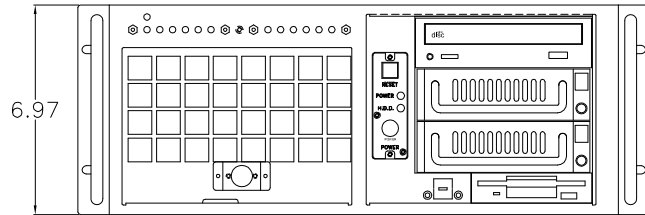

Rear View ATX Redundant

Rear View ATX PS/2

Top View

Right-Side View

Front View - Doors Open

Front View - Doors Closed

 <p>8295 Aero Plaza San Diego, CA 92123 (858) 571-4330 www.chassisplans.com</p>	<p>THE INFORMATION CONTAINED IN THIS DOCUMENT IS THE SOLE PROPERTY OF CHASSIS PLANS, LLC. IT IS COPYRIGHTED, AND IS SUBJECT TO WRITTEN CONFIDENTIALITY AND NON-DISCLOSURE AGREEMENTS. THIS INFORMATION INCLUDING MODIFICATION OF THIS DOCUMENT IS CONFIDENTIAL AND PROPRIETARY TO CHASSIS PLANS, LLC. THIS DRAWING MAY NOT BE DISCLOSED TO THIRD PARTIES INCLUDING VENDORS OR OTHER SUPPLIERS WITHOUT EXPRESS WRITTEN PERMISSION OF CHASSIS PLANS, LLC. REPRODUCTION IN ANY FORM OR MEANS, MECHANICAL, INCLUDING PHOTOCOPIING OR BY ANY INFORMATION STORAGE AND RETRIEVAL SYSTEM WITHOUT THE EXPRESS WRITTEN PERMISSION OF CHASSIS PLANS, LLC. IS A VIOLATION OF STATE AND FEDERAL STATUTES AND WILL SUBJECT THE VIOLATOR TO MONETARY DAMAGES. © CHASSIS PLANS, LLC. 2005</p>	MATERIAL	TITLE	
	<p>UNLESS OTHERWISE SPECIFIED DIMENSIONS ARE IN INCHES. TOLERANCES ARE: DECIMALS .X ± .1 ANGLES SCALE: NONE .XX ± .03 ± 0°30' .XXX ± .010</p>	FINISH	<p>C5000 SERIES CHASSIS 4U 14-SLOT BACKPLANE CUSTOMER DRAWING</p>	<p>PART NUMBER C5000 CUSTOMER DRAWING</p>
		<p>FILE: C5000 CUSTOMER DRAWING DATE: 2/1/05</p>	<p>LAST EDIT DATE: 4/15/07</p>	<p>SHEET 1 OF 1</p>