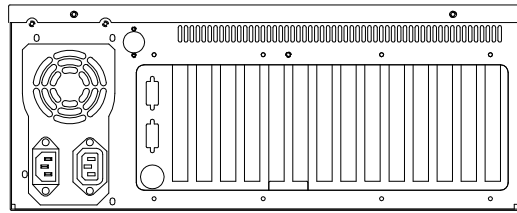

Rear View ATX Redundant

Rear View ATX PS/2

Top View

Right-Side View

Front View - Doors Open

Front View - Doors Closed

 <p>8295 Aero Plaza San Diego, CA 92123 (858) 571-4330 www.chassisplans.com</p>	<p>THE INFORMATION CONTAINED IN THIS DOCUMENT IS THE SOLE PROPERTY OF CHASSIS PLANS, LLC. IT IS COPYRIGHTED, AND IS SUBJECT TO WRITTEN CONFIDENTIALITY AND NON-DISCLOSURE AGREEMENTS. THIS INFORMATION INCLUDING MODIFICATION OF THIS DOCUMENT IS CONFIDENTIAL AND PROPRIETARY TO CHASSIS PLANS, LLC. THIS DRAWING MAY NOT BE DISCLOSED TO THIRD PARTIES INCLUDING VENDORS OR OTHER SUPPLIERS WITHOUT EXPRESS WRITTEN PERMISSION OF CHASSIS PLANS, LLC. REPRODUCTION IN ANY FORM OR MEANS, MECHANICAL, INCLUDING PHOTOCOPIING OR BY ANY INFORMATION STORAGE AND RETRIEVAL SYSTEM WITHOUT THE EXPRESS WRITTEN PERMISSION OF CHASSIS PLANS, LLC. IS A VIOLATION OF STATE AND FEDERAL STATUTES AND WILL SUBJECT THE VIOLATOR TO MONETARY DAMAGES. © CHASSIS PLANS, LLC. 2005</p>	MATERIAL	TITLE	
	<p>UNLESS OTHERWISE SPECIFIED DIMENSIONS ARE IN INCHES. TOLERANCES ARE: DECIMALS .X ± .1 ANGLES SCALE: NONE .XX ± .03 ± 0°30' .XXX ± .010</p>	FINISH	<p>C5000 SERIES CHASSIS 4U 14-SLOT BACKPLANE CUSTOMER DRAWING</p>	<p>PART NUMBER C5000 CUSTOMER DRAWING</p>
		<p>FILE: C5000 CUSTOMER DRAWING DATE: 2/1/05</p>	<p>LAST EDIT DATE: 4/15/07</p>	<p>SHEET 1 OF 1</p>