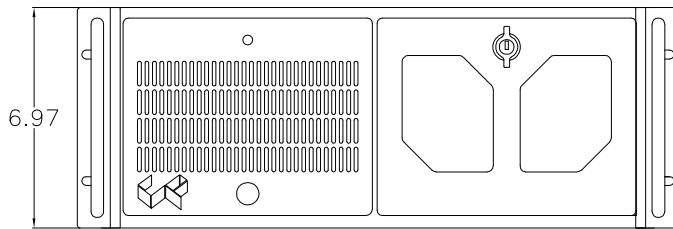

Front View - Doors Closed