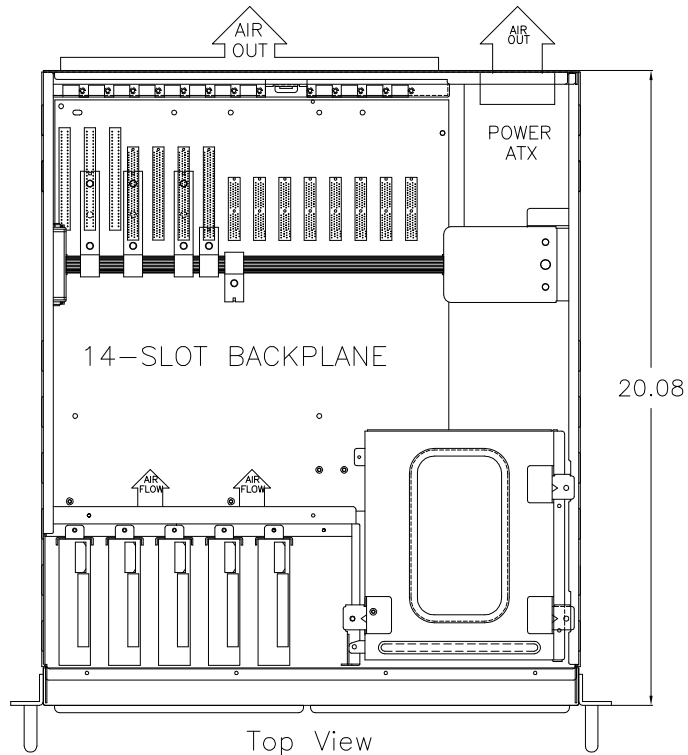

Top View

MATERIAL

FINISH

TITLE
C6000 SERIES CHASSIS
14-SLOT BACKPLANE
CUSTOMER DRAWING

PART NUMBER
C6000 CUSTOMER DRAWING

FILE: C6000 CUSTOMER DRAWING
DATE: 4/1/03
LAST EDIT DATE: 4/23/07
SHEET 1 OF 1