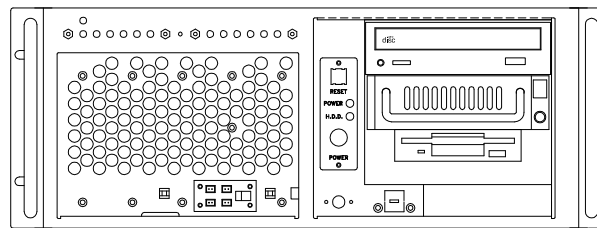

Front View - Doors Open

MATERIAL

FINISH

TITLE
C6000 SERIES CHASSIS
14-SLOT BACKPLANE
CUSTOMER DRAWING

PART NUMBER
C6000 CUSTOMER DRAWING

FILE: C6000 CUSTOMER DRAWING
DATE: 4/1/03
LAST EDIT DATE: 4/23/07
SHEET 1 OF 1