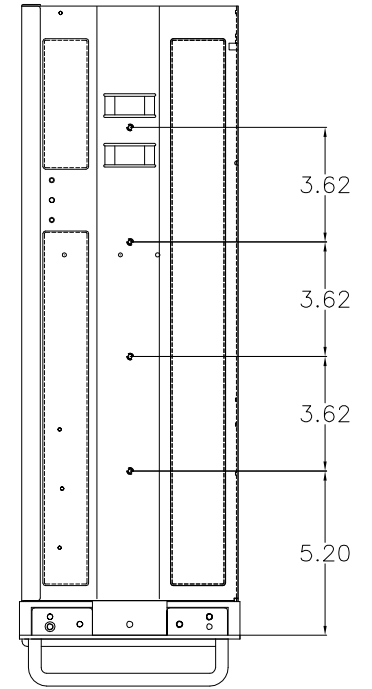

Side View

MATERIAL

FINISH

TITLE
C6000 SERIES CHASSIS
14-SLOT BACKPLANE
CUSTOMER DRAWING

PART NUMBER
C6000 CUSTOMER DRAWING

FILE: C6000 CUSTOMER DRAWING
DATE: 4/1/03
LAST EDIT DATE: 4/23/07
SHEET 1 OF 1