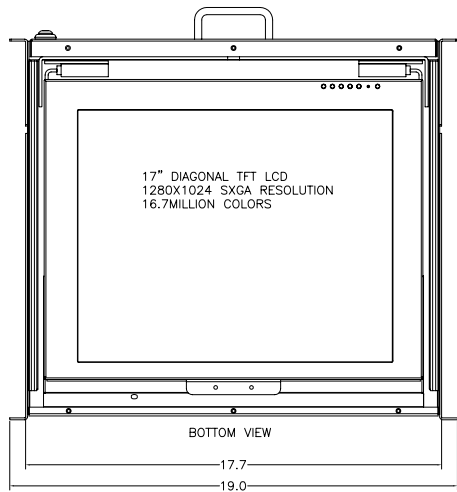

REAR VIEW

TOP VIEW

FRONT VIEW

BOTTOM VIEW

SIDE VIEW

EXTENDED / OPEN VIEW

 <p>8295 Aero Plaza San Diego, CA 92123 (858) 571-4330 www.chassisplans.com</p>	<p>THE INFORMATION CONTAINED IN THIS DOCUMENT IS THE SOLE PROPERTY OF CHASSIS PLANS, LLC. IS COPYRIGHTED, AND IS SUBJECT TO WRITTEN CONFIDENTIALITY AND NON-DISCLOSURE AGREEMENTS. THIS INFORMATION INCLUDING MODIFICATION OF THIS DOCUMENT IS CONFIDENTIAL AND PROPRIETARY TO CHASSIS PLANS, LLC. THIS DRAWING MAY NOT BE DISCLOSED TO THIRD PARTIES INCLUDING VENDORS OR OTHER SUPPLIERS WITHOUT EXPRESS WRITTEN PERMISSION OF CHASSIS PLANS, LLC. REPRODUCTION IN ANY FORM OR BY ANY MEANS, INCLUDING PHOTOCOPIING OR BY ANY INFORMATION STORAGE AND RETRIEVAL SYSTEM WITHOUT THE EXPRESS WRITTEN PERMISSION OF CHASSIS PLANS, LLC. IS A VIOLATION OF STATE AND FEDERAL STATUTES AND WILL SUBJECT THE VIOLATOR TO MONETARY DAMAGES. ©CHASSIS PLANS, LLC. 2005</p>	MATERIAL	TITLE
	<p>UNLESS OTHERWISE SPECIFIED DIMENSIONS ARE IN INCHES. TOLERANCES: ARE: DECIMALS .XX ± .1 ANGLES .XX ± .03 ± 0'30" .XXX ± .010</p>	FINISH	CPL-A1617U RACK MOUNT HANGING LCD CUSTOMER DRAWING
		PART NUMBER	CPL-A1617U_CUSTOMER_DRAWING
		FILE: CPL-A1617U_CUSTOMER_DRAWING	LAST EDIT DATE: 7-17-06 SHEET 1 OF 1