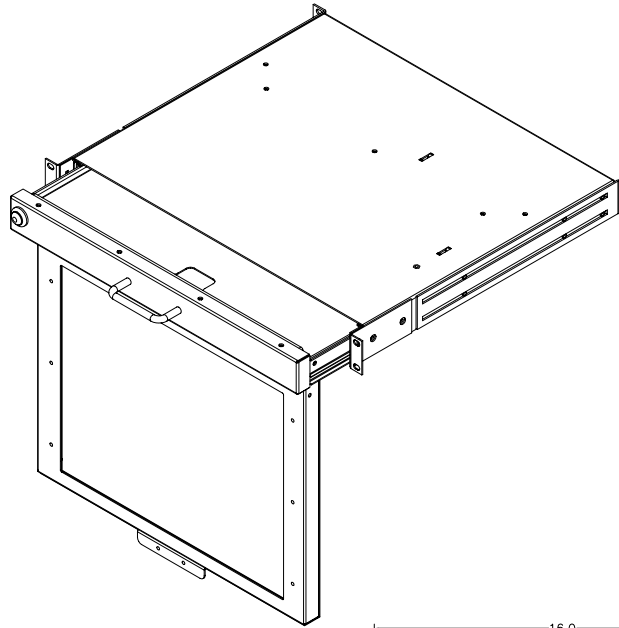

REAR VIEW

TOP VIEW

FRONT VIEW

BOTTOM VIEW

SIDE VIEW

EXTENDED / OPEN VIEW

 <p>8295 Aero Plaza San Diego, CA 92123 (858) 571-4330 www.chassisplans.com</p>	<p>THE INFORMATION CONTAINED IN THIS DOCUMENT IS THE SOLE PROPERTY OF CHASSIS PLANS, LLC. IS COPYRIGHTED, AND IS SUBJECT TO WRITTEN CONFIDENTIALITY AND NON-DISCLOSURE AGREEMENTS. THIS INFORMATION INCLUDING MODIFICATION OF THIS DOCUMENT IS CONFIDENTIAL AND PROPRIETARY TO CHASSIS PLANS, LLC. THIS DRAWING MAY NOT BE DISCLOSED TO THIRD PARTIES INCLUDING VENDORS OR OTHER SUPPLIERS WITHOUT EXPRESS WRITTEN PERMISSION OF CHASSIS PLANS, LLC. REPRODUCTION IN ANY FORM OR BY ANY MEANS, INCLUDING PHOTOCOPIING OR BY ANY INFORMATION STORAGE AND RETRIEVAL SYSTEM WITHOUT THE EXPRESS WRITTEN PERMISSION OF CHASSIS PLANS, LLC. IS A VIOLATION OF STATE AND FEDERAL STATUTES AND WILL SUBJECT THE VIOLATOR TO MONETARY DAMAGES. ©CHASSIS PLANS, LLC. 2005</p>	MATERIAL	TITLE
	<p>UNLESS OTHERWISE SPECIFIED DIMENSIONS ARE IN INCHES. TOLERANCES: ARE: DECIMALS .XX ± .1 ANGLES .XX ± .03 ± 0'30" .XXX ± .010</p>	FINISH	CPL-A1617U RACK MOUNT HANGING LCD CUSTOMER DRAWING
		PART NUMBER	CPL-A1617U_CUSTOMER_DRAWING
		FILE: CPL-A1617U_CUSTOMER_DRAWING	LAST EDIT DATE: 7-17-06 SHEET 1 OF 1