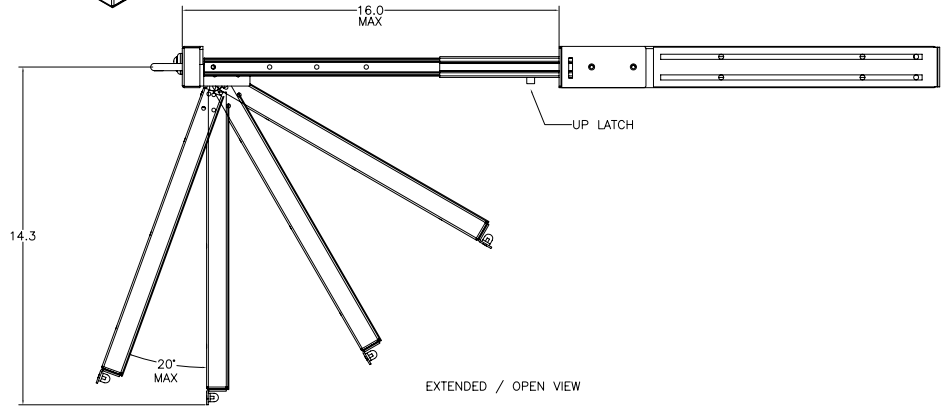

REAR VIEW

TOP VIEW

FRONT VIEW

BOTTOM VIEW

SIDE VIEW

EXTENDED / OPEN VIEW

 <p>8295 Aero Plaza San Diego, CA 92123 (858) 571-4330 www.chassisplans.com</p>	<p>THE INFORMATION CONTAINED IN THIS DOCUMENT IS THE SOLE PROPERTY OF CHASSIS PLANS, LLC. IS COPYRIGHTED, AND IS SUBJECT TO WRITTEN CONFIDENTIALITY AND NON-DISCLOSURE AGREEMENTS. THIS INFORMATION INCLUDING MODIFICATION OF THIS DOCUMENT IS CONFIDENTIAL AND PROPRIETARY TO CHASSIS PLANS, LLC. THIS DRAWING MAY NOT BE DISCLOSED TO THIRD PARTIES INCLUDING VENDORS OR OTHER SUPPLIERS WITHOUT EXPRESS WRITTEN PERMISSION OF CHASSIS PLANS, LLC. REPRODUCTION IN ANY FORM OR BY ANY MEANS, INCLUDING PHOTOCOPIING OR BY ANY INFORMATION STORAGE AND RETRIEVAL SYSTEM WITHOUT THE EXPRESS WRITTEN PERMISSION OF CHASSIS PLANS, LLC. IS A VIOLATION OF STATE AND FEDERAL STATUTES AND WILL SUBJECT THE VIOLATOR TO MONETARY DAMAGES. ©CHASSIS PLANS, LLC. 2005</p>	MATERIAL	TITLE
	<p>UNLESS OTHERWISE SPECIFIED DIMENSIONS ARE IN INCHES. TOLERANCES: ARE: DECIMALS .XX ± .1 ANGLES .XX ± .03 ± 0'30" .XXX ± .010</p>	FINISH	CPL-A1617U RACK MOUNT HANGING LCD CUSTOMER DRAWING
		PART NUMBER	CPL-A1617U_CUSTOMER_DRAWING
		FILE: CPL-A1617U_CUSTOMER_DRAWING	LAST EDIT DATE: 7-17-06 SHEET 1 OF 1