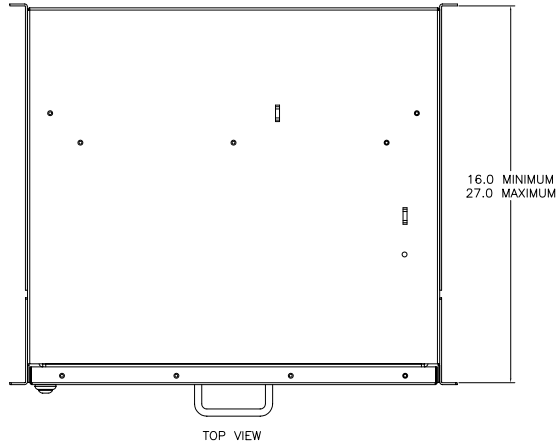

REAR VIEW

TOP VIEW

FRONT VIEW

BOTTOM VIEW

SIDE VIEW

EXTENDED / OPEN VIEW

 <p>8295 Aero Plaza San Diego, CA 92123 (858) 571-4330 www.chassisplans.com</p>	<p>THE INFORMATION CONTAINED IN THIS DOCUMENT IS THE SOLE PROPERTY OF CHASSIS PLANS, LLC. IS COPYRIGHTED, AND IS SUBJECT TO WRITTEN CONFIDENTIALITY AND NON-DISCLOSURE AGREEMENTS. THIS INFORMATION INCLUDING MODIFICATION OF THIS DOCUMENT IS CONFIDENTIAL AND PROPRIETARY TO CHASSIS PLANS, LLC. THIS DRAWING MAY NOT BE DISCLOSED TO THIRD PARTIES INCLUDING VENDORS OR OTHER SUPPLIERS WITHOUT EXPRESS WRITTEN PERMISSION OF CHASSIS PLANS, LLC. REPRODUCTION IN ANY FORM OR BY ANY MEANS, INCLUDING PHOTOCOPIING OR BY ANY INFORMATION STORAGE AND RETRIEVAL SYSTEM WITHOUT THE EXPRESS WRITTEN PERMISSION OF CHASSIS PLANS, LLC. IS A VIOLATION OF STATE AND FEDERAL STATUTES AND WILL SUBJECT THE VIOLATOR TO MONETARY DAMAGES. ©CHASSIS PLANS, LLC. 2005</p>	MATERIAL	TITLE
	<p>UNLESS OTHERWISE SPECIFIED DIMENSIONS ARE IN INCHES. TOLERANCES: ARE: DECIMALS .XX ± .1 ANGLES .XX ± .03 ± 0'30" .XXX ± .010</p>	FINISH	CPL-A1617U RACK MOUNT HANGING LCD CUSTOMER DRAWING
		PART NUMBER	CPL-A1617U_CUSTOMER_DRAWING
		FILE: CPL-A1617U_CUSTOMER_DRAWING	LAST EDIT DATE: 7-17-06 SHEET 1 OF 1