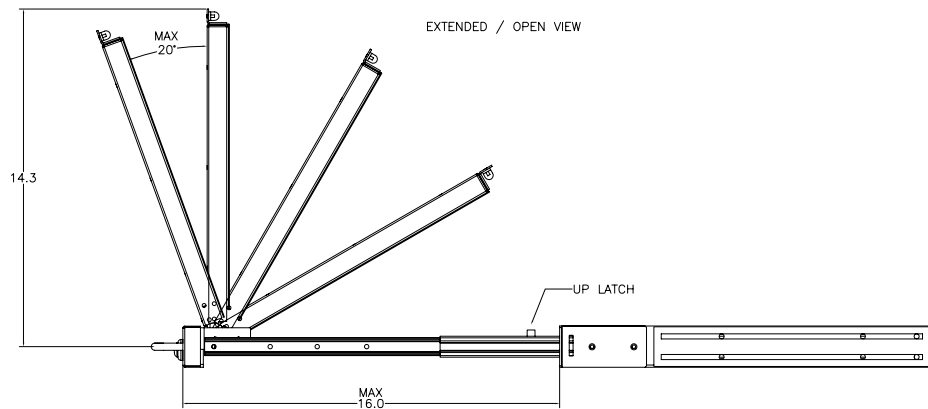

17" DIAGONAL TFT LCD
1280X1024 SXGA RESOLUTION
16.7MILLION COLORS

TOP VIEW

FRONT VIEW

EXTENDED / OPEN VIEW

BOTTOM VIEW

SIDE VIEW

REAR VIEW

oRGB VIDEO IN (DB15)
-POWER IN - 12VDC