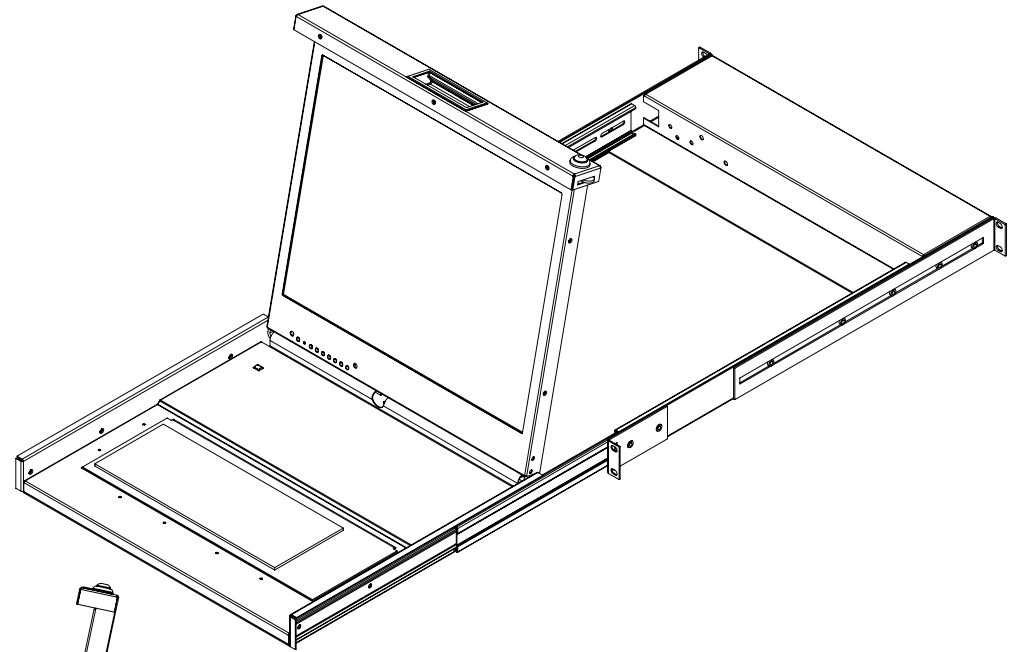

**FEATURES**

- SAMSUNG 19" TFT LCD W/ OSD
- RESOLUTION: 1600 X 1200
- COLORS: 16.7 MILLION DISPLAY COLORS
- CHERRY KEYBOARD W/ TRACKBALL
- BUILT-IN CABLE MANAGEMENT
- BALL BEARING SLIDES
- OPTIONAL KVM
- FITS 24-36" DEEP RACK

 <p>8295 Aero Place Suite 200 San Diego, CA 92123 (858) 571-4330 www.chassisplans.com</p>	<p>THE INFORMATION CONTAINED IN THIS DOCUMENT IS THE SOLE PROPERTY OF CHASSIS PLANS, LLC. IS COPYRIGHTED, AND IS SUBJECT TO WRITTEN CONFIDENTIALITY AND NON-DISCLOSURE AGREEMENTS. THIS INFORMATION INCLUDING MODIFICATION OF THIS DOCUMENT IS CONFIDENTIAL AND PROPRIETARY TO CHASSIS PLANS, LLC. THIS DRAWING MAY NOT BE DISCLOSED TO THIRD PARTIES INCLUDING VENDORS OR OTHER SUPPLIERS WITHOUT EXPRESS WRITTEN PERMISSION OF CHASSIS PLANS, LLC. REPRODUCTION IN ANY FORM OR MEANS, MECHANICAL, INCLUDING PHOTOCOPIING OR BY ANY INFORMATION STORAGE AND RETRIEVAL SYSTEM WITHOUT THE EXPRESS WRITTEN PERMISSION OF CHASSIS PLANS, LLC. IS A VIOLATION OF STATE AND FEDERAL STATUTES AND WILL SUBJECT THE VIOLATOR TO MONETARY DAMAGES. © CHASSIS PLANS, LLC. 2004</p>	MATERIAL	TITLE
	<p>UNLESS OTHERWISE SPECIFIED DIMENSIONS ARE IN INCHES. TOLERANCES ARE: DECIMALS .X ± .1 ANGLES .XX ± .03 ± 0'30" .XXX ± .010</p>	FINISH	<p>CPRSD1-19HD 19" HIGH DEFINITION LCD KEYBOARD CUSTOMER DRAWING</p>
		<p>FILE: 09RS01-19HD CUSTOMER DRAWING DATE: 7/2/04</p>	
		<p>SHEET 1 OF 1</p>	