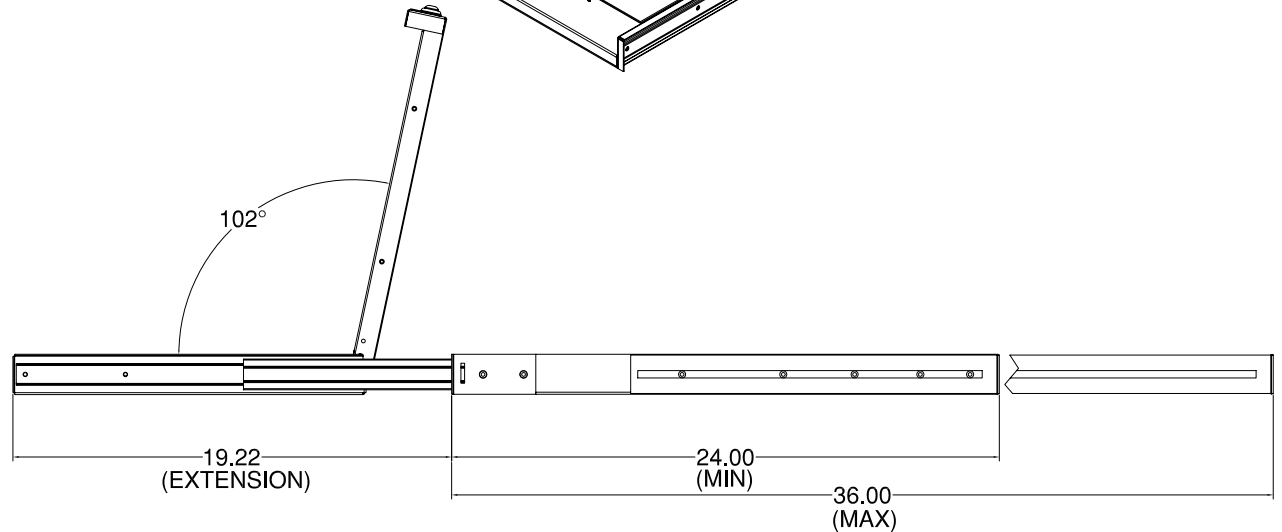

**FEATURES**

- SAMSUNG 19" TFT LCD W/ OSD
- RESOLUTION: 1600 X 1200
- COLORS: 16.7 MILLION DISPLAY COLORS
- CHERRY KEYBOARD W/ TRACKBALL
- BUILT-IN CABLE MANAGEMENT
- BALL BEARING SLIDES
- OPTIONAL KVM
- FITS 24-36" DEEP RACK

 <p>8295 Aero Place Suite 200 San Diego, CA 92123 (858) 571-4330 www.chassisplans.com</p>	<p>THE INFORMATION CONTAINED IN THIS DOCUMENT IS THE SOLE PROPERTY OF CHASSIS PLANS, LLC. IS COPYRIGHTED, AND IS SUBJECT TO WRITTEN CONFIDENTIALITY AND NON-DISCLOSURE AGREEMENTS. THIS INFORMATION INCLUDING MODIFICATION OF THIS DOCUMENT IS CONFIDENTIAL AND PROPRIETARY TO CHASSIS PLANS, LLC. THIS DRAWING MAY NOT BE DISCLOSED TO THIRD PARTIES INCLUDING VENDORS OR OTHER SUPPLIERS WITHOUT EXPRESS WRITTEN PERMISSION OF CHASSIS PLANS, LLC. REPRODUCTION IN ANY FORM OR MEANS, MECHANICAL, INCLUDING PHOTOCOPIING OR BY ANY INFORMATION STORAGE AND RETRIEVAL SYSTEM WITHOUT THE EXPRESS WRITTEN PERMISSION OF CHASSIS PLANS, LLC. IS A VIOLATION OF STATE AND FEDERAL STATUTES AND WILL SUBJECT THE VIOLATOR TO MONETARY DAMAGES. © CHASSIS PLANS, LLC. 2004</p>	MATERIAL	TITLE
	<p>UNLESS OTHERWISE SPECIFIED DIMENSIONS ARE IN INCHES. TOLERANCES ARE: DECIMALS .X ± .1 ANGLES .XX ± .03 ± 0'30" .XXX ± .010</p>	FINISH	<p>CPRSD1-19HD 19" HIGH DEFINITION LCD KEYBOARD CUSTOMER DRAWING</p>
		<p>FILE: 09RS01-19HD CUSTOMER DRAWING DATE: 7/2/04</p>	
		<p>SHEET 1 OF 1</p>	