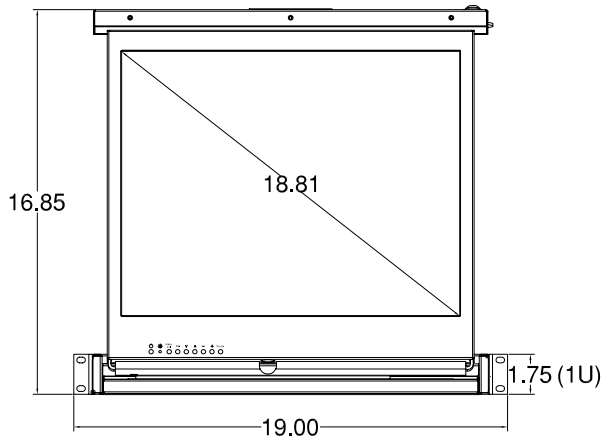

**FEATURES**

- SAMSUNG 19" TFT LCD W/ OSD
- RESOLUTION: 1600 X 1200
- COLORS: 16.7 MILLION DISPLAY COLORS
- CHERRY KEYBOARD W/ TRACKBALL
- BUILT-IN CABLE MANAGEMENT
- BALL BEARING SLIDES
- OPTIONAL KVM
- FITS 24-36" DEEP RACK

 <p>8295 Aero Place Suite 200 San Diego, CA 92123 (858) 571-4330 www.chassisplans.com</p>	<p>THE INFORMATION CONTAINED IN THIS DOCUMENT IS THE SOLE PROPERTY OF CHASSIS PLANS, LLC. IS COPYRIGHTED, AND IS SUBJECT TO WRITTEN CONFIDENTIALITY AND NON-DISCLOSURE AGREEMENTS. THIS INFORMATION INCLUDING MODIFICATION OF THIS DOCUMENT IS CONFIDENTIAL AND PROPRIETARY TO CHASSIS PLANS, LLC. THIS DRAWING MAY NOT BE DISCLOSED TO THIRD PARTIES INCLUDING VENDORS OR OTHER SUPPLIERS WITHOUT EXPRESS WRITTEN PERMISSION OF CHASSIS PLANS, LLC. REPRODUCTION IN ANY FORM OR MEANS, MECHANICAL, INCLUDING PHOTOCOPIING OR BY ANY INFORMATION STORAGE AND RETRIEVAL SYSTEM WITHOUT THE EXPRESS WRITTEN PERMISSION OF CHASSIS PLANS, LLC. IS A VIOLATION OF STATE AND FEDERAL STATUTES AND WILL SUBJECT THE VIOLATOR TO MONETARY DAMAGES. © CHASSIS PLANS, LLC. 2004</p>	MATERIAL	TITLE
	<p>UNLESS OTHERWISE SPECIFIED DIMENSIONS ARE IN INCHES. TOLERANCES ARE: DECIMALS .X ± .1 ANGLES .XX ± .03 ± 0'30" .XXX ± .010</p>	FINISH	<p>CPRSD1-19HD 19" HIGH DEFINITION LCD KEYBOARD CUSTOMER DRAWING</p>
		<p>FILE: 09RS01-19HD CUSTOMER DRAWING DATE: 7/2/04</p>	
		<p>SHEET 1 OF 1</p>	