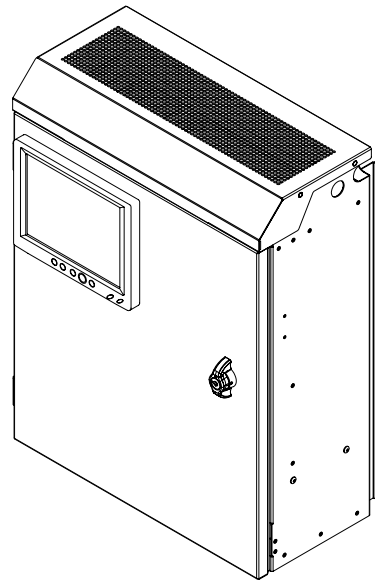

LEFT SIDE VIEW