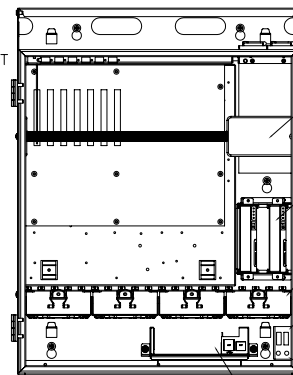

FRONT INSIDE VIEW
DOOR REMOVED