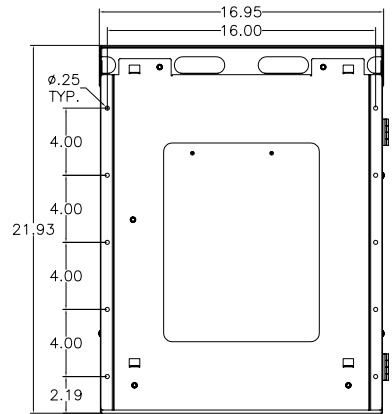

BACK VIEW
WITH MOUNTING BRACKET INSTALLED

MATERIAL

FINISH

TITLE
W5-VGA8 SERIES CHASSIS
WALL MOUNT EATX W/ 8" VGA LCD
CUSTOMER DRAWING

PART NUMBER
W5-VGA8_CUSTOMER_DRAWING

FILE: W5-VGA8_CUSTOMER_DRAWING
DATE: 1/12/06

LAST EDIT DATE: 5/7/06

SHEET 1 OF 1