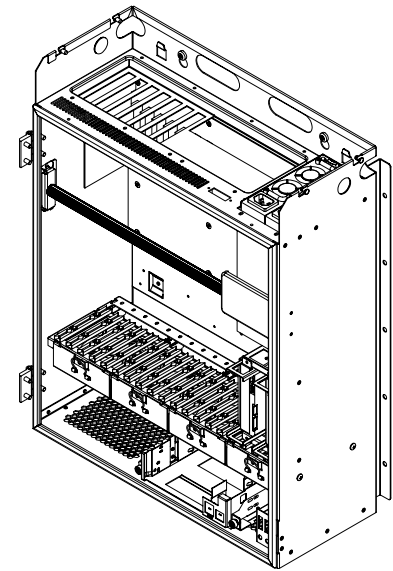

LEFT SIDE VIEW