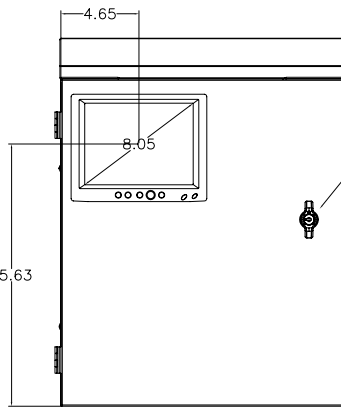

FRONT VIEW
DOOR CLOSED