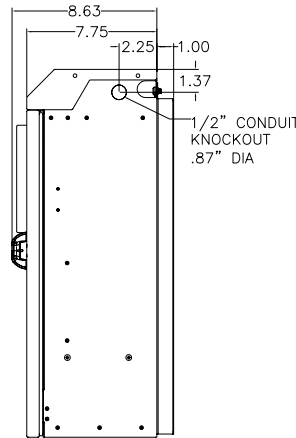

RIGHT SIDE VIEW