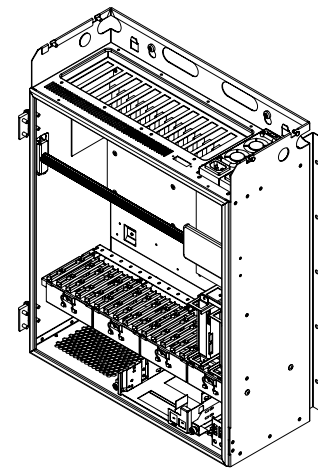

LEFT SIDE VIEW