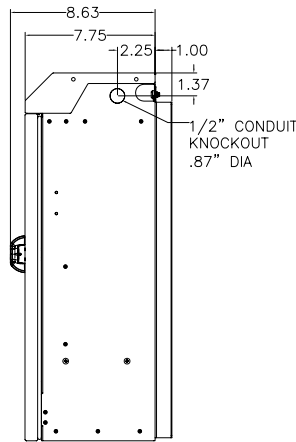

RIGHT SIDE VIEW