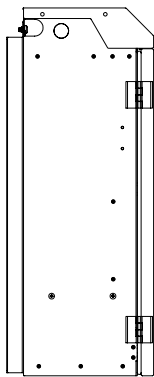

LEFT SIDE VIEW