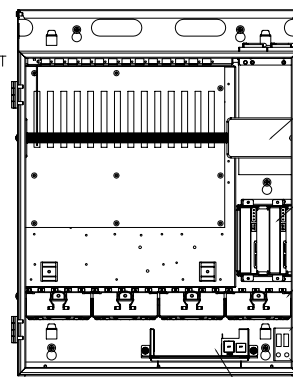

FRONT INSIDE VIEW
DOOR REMOVED

- CARD HOLD DOWN BRACKET
- 2* 3-1/2" HARD DRIVES
- 4* 90MM 51CFM HOT SWAP FANS
- POWER & RESET SWITCHES
- POWER & DRIVE LEADS