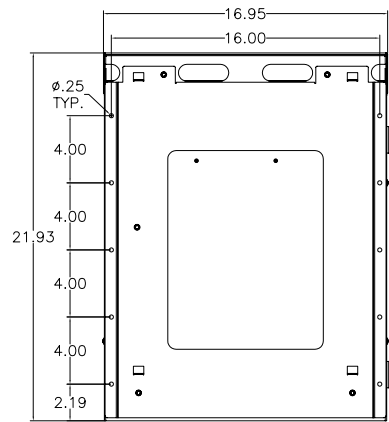

BACK VIEW
WITH MOUNTING BRACKET INSTALLED

EXTERNALLY ACCESSIBLE
AIR FILTER

MATERIAL
FINISH

TITLE
W5000 SERIES CHASSIS
WALL MOUNT BACKPLANE
CUSTOMER DRAWING

PART NUMBER
W5000_CUSTOMER_DRAWING

FILE: W5000_CUSTOMER_DRAWING
DATE: 1/12/06 LAST EDIT DATE: 1/12/06 SHEET 1 OF 1